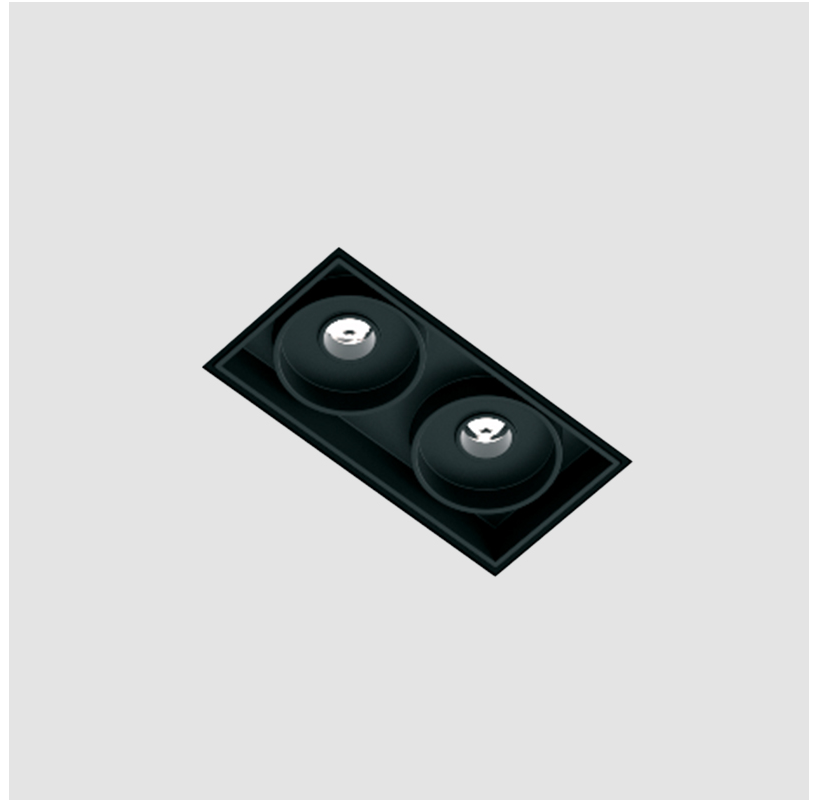

GENERAL

Series: Magiq Micro Dot
Subseries: Magiq 2 Cell Micro-Dot
Brand: Prolicht
Division: Architectural
Mounting Type: Trimless
Mounting Location: Ceiling
Subcategory: Downlight

PHYSICAL

Shape: Rectangle
Length (mm): 70
Length (in): 2 ¾
Width (mm): 35
Width (in): 1 ⅜
Height (mm): 65
Height (in): 2 ⅞
Ceiling Thickness (mm): 12.5
Ceiling Thickness (in): 1/2
Min. Recessing Depth (mm): 100
Min. Recessing Depth (in): 3 ⅝
Light Distribution: Downlight
Weight (kg): 0.241
Weight (lbs): 0.53
Fixture Finish: BLK
Fixture Material: Aluminum Die Cast
Cut-out Measurements: 82mm / 3 1/4" x 42mm / 1 5/8"
Upon Request: Unique Ceiling Thickness

ELECTRICAL

Lamp Type: LED (Zhaga Standard)
Input Wattage (W): 9
Total Output Wattage (W): 6.6
Dimming: Tri-Mode (Non-Dimming and Phase Dimming (120Vac only) and 0-10V Dimming)
Driver Included: No
Driver Location: Remote
Driver Type: Constant Current - Universal
Driver Class: Class 2
Input Voltage (V): 120 - 277
Constant Current (MA): 1050

LED

Number of LEDs: 2
Color Temperature (°K): 2700 / 3000 / 3500 / 4000
Max. Delivered Lumen (lm): 320 / 349 / 357 / 364
Nominal Lumen (lm): 440 / 465 / 470 / 480
CRI: >90 CRI
Lamp Life (hrs): 50000
Upon Request: Special Color Temperature

OPTICAL

Optic°: 22 / 38
Upon Request: Special Beam Angles

RATINGS AND CERTIFICATIONS

Certified By: CSA Certified to UL and CSA Standards
IP rating: IP44

82mm x 82mm
3 1/4" x 3 1/4"

120mm
4 3/4"

12 1/2mm
1/2"