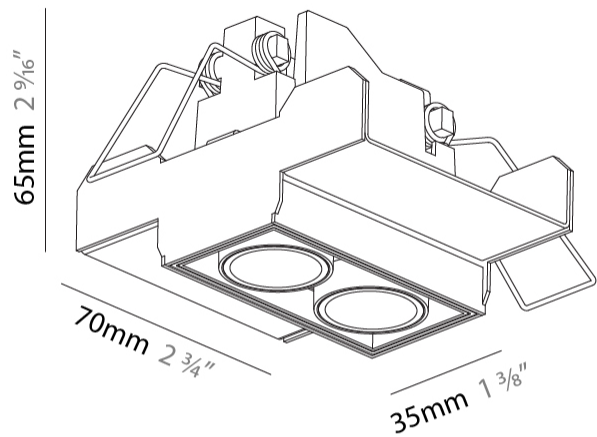

GENERAL

Series: Magiq Micro Dot
 Subseries: Magiq 2 Cell Micro-Dot
 Brand: Prolicht
 Division: Architectural
 Mounting Type: Trimless
 Mounting Location: Ceiling
 Subcategory: Downlight

PHYSICAL

Shape: Rectangle
 Length (mm): 70
 Length (in): 2 ¾
 Width (mm): 35
 Width (in): 1 ⅜
 Height (mm): 65
 Height (in): 2 ⅞
 Ceiling Thickness (mm): 12.5
 Ceiling Thickness (in): 1/2
 Min. Recessing Depth (mm): 100
 Min. Recessing Depth (in): 3 ⅝
 Light Distribution: Downlight
 Weight (kg): 0.241
 Weight (lbs): 0.53
 Fixture Finish: BLK
 Fixture Material: Aluminum Die Cast
 Cut-out Measurements: 82mm / 3 1/4" x 42mm / 1 5/8"
 Upon Request: Unique Ceiling Thickness

OPTICAL

Optic°: 22 / 38
 Upon Request: Special Beam Angles

RATINGS AND CERTIFICATIONS

Certified By: CSA Certified to UL and CSA Standards
 IP rating: IP44

82mm x 82mm
 3 1/4" x 3 1/4"

120mm
 4 3/4"

12 1/2mm
 1/2"

GENERAL

Series: Magiq Micro Dot
Subseries: Magiq 2 Cell Micro-Dot
Brand: Prolicht
Division: Architectural
Mounting Type: Recessed
Mounting Location: Ceiling
Subcategory: Downlight

PHYSICAL

Shape: Rectangle
Length (mm): 80
Length (in): 3 1/8
Width (mm): 45
Width (in): 1 3/4
Height (mm): 64
Height (in): 2 1/2
Ceiling Thickness (mm): 10 / 12.5 / 15 / 25 / 30
Ceiling Thickness (in): 3/8 or 1/2 or 9/16 or 1 or 1 3/16
Min. Recessing Depth (mm): 100
Min. Recessing Depth (in): 3 15/16
Light Distribution: Downlight
Weight (kg): 0.145
Weight (lbs): 0.32
Fixture Finish: SSR / BKV / CWI / CRY / HAB / UFT / ITA / RUA / FTG / MYG / LOD / PUS / FRO / FUP / KIA / POP / BLS / SPG / MEY / GOH / GUM / CHC / COM / ABZ / JAG / OBR / MOS / ROR
Fixture Material: Aluminum Die Cast
Cut-out Measurements: 73mm / 2 7/8" x 38mm / 1 1/2"