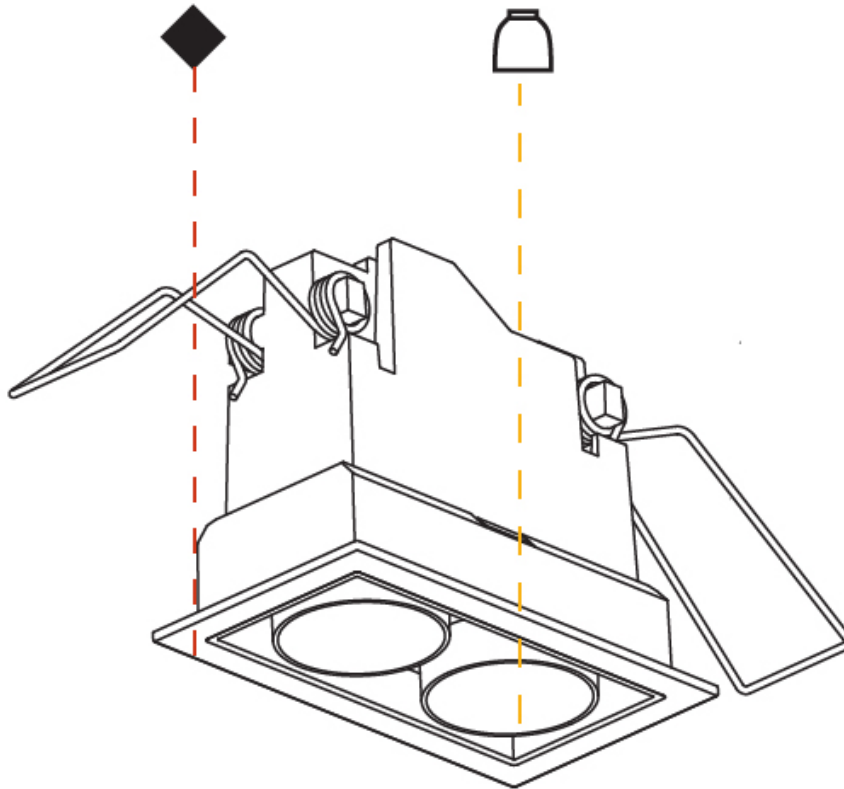

MAGIQ 2 CELL MICRO-DOT RECESSED

A35784-

PROJECT _____

TYPE _____

SPECIFIER _____

QUANTITY _____

DATE _____

A